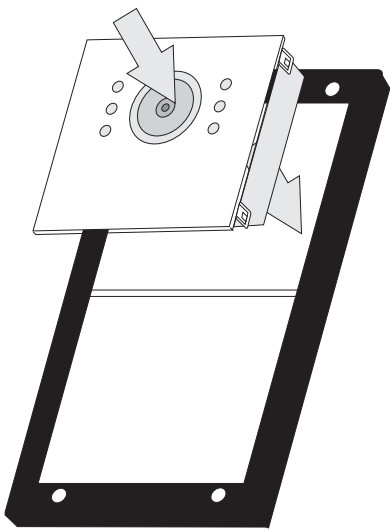

# ROCOM

- D** Doortello Business Kameramodule aus Edelstahl
- GB** Stainless steel camera modules for Doortello Business
- I** Moduli telecamera in acciaio inox per Doortello Business

**D**

**GB**

**I**

DB 30	S/W Kamera für Koaxialkabel	B/W camera for coax cabling	Telecamera b/n per cavo coassiale
DB 31	S/W Kamera für symmetrische Leitung	B/W camera for symmetrical cabling	Telecamera b/n per cavo simmetrico
DB 32	Farbkamera für Koaxialkabel	Colour camera for coax cabling	Telecamera colore per cavo coassiale
DB 33	Farbkamera für IP	Colour camera for IP	Telecamera colore per IP

## NUR/ONLY/SOLO DB 31, DB 32, DB 33