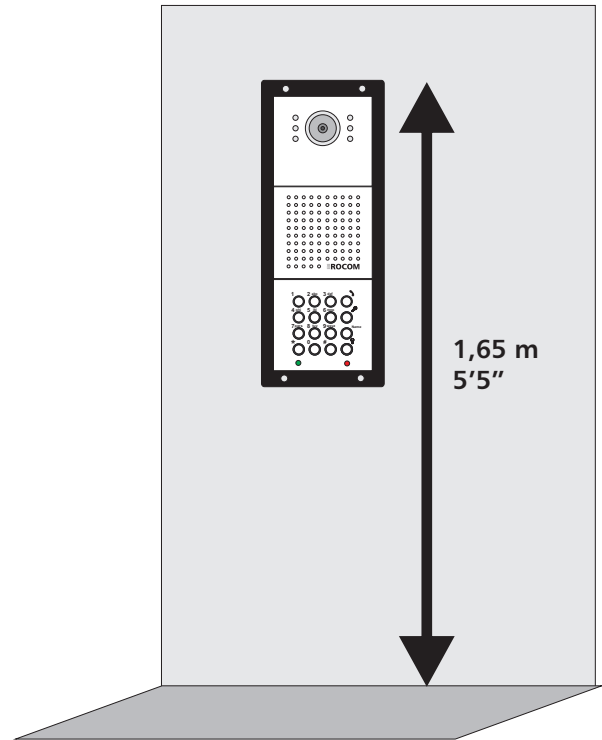

# ROCOM

- D** Doortello Business Kameramodule aus Edelstahl
- GB** Stainless steel camera modules for Doortello Business
- I** Moduli telecamera in acciaio inox per Doortello Business

**D**

**GB**

**I**

DB 30	S/W Kamera für Koaxialkabel	B/W camera for coax cabling	Telecamera b/n per cavo coassiale
DB 31	S/W Kamera für symmetrische Leitung	B/W camera for symmetrical cabling	Telecamera b/n per cavo simmetrico
DB 32	Farbkamera für Koaxialkabel	Colour camera for coax cabling	Telecamera colore per cavo coassiale
DB 33	Farbkamera für IP	Colour camera for IP	Telecamera colore per IP

## NUR/ONLY/SOLO DB 31, DB 32, DB 33

### DB 30, DB 32

V = Videosignal/segnale video  
 M = Masse/ground/massa  
 F = N.C.  
 H = 18 - 24 Vdc

### DB 31

X/Y = Videosignal/segnale video  
 F = Masse/ground/massa  
 H = 18 - 24 Vdc