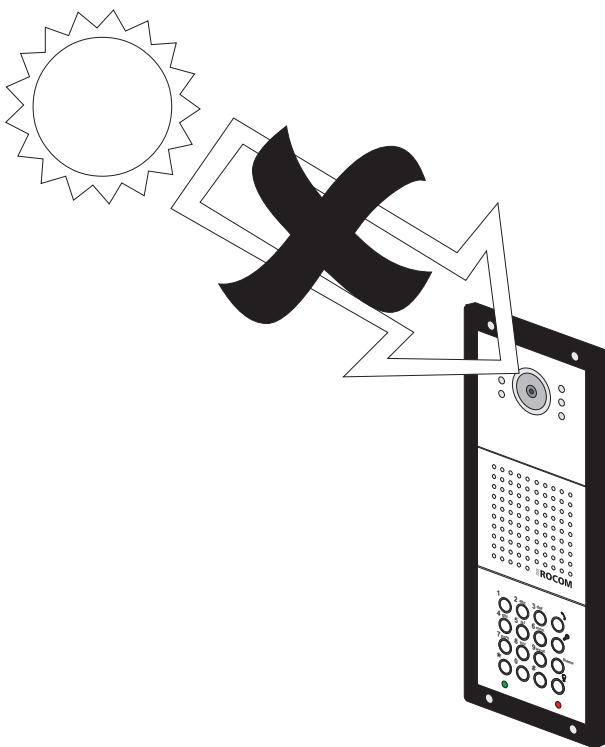

# ROCOM

- D** Doortello Business Kameramodule aus Edelstahl
- GB** Stainless steel camera modules for Doortello Business
- I** Moduli telecamera in acciaio inox per Doortello Business

**D**

**GB**

**I**

DB 30	S/W Kamera für Koaxialkabel	B/W camera for coax cabling	Telecamera b/n per cavo coassiale
DB 31	S/W Kamera für symmetrische Leitung	B/W camera for symmetrical cabling	Telecamera b/n per cavo simmetrico
DB 32	Farbkamera für Koaxialkabel	Colour camera for coax cabling	Telecamera colore per cavo coassiale
DB 33	Farbkamera für IP	Colour camera for IP	Telecamera colore per IP