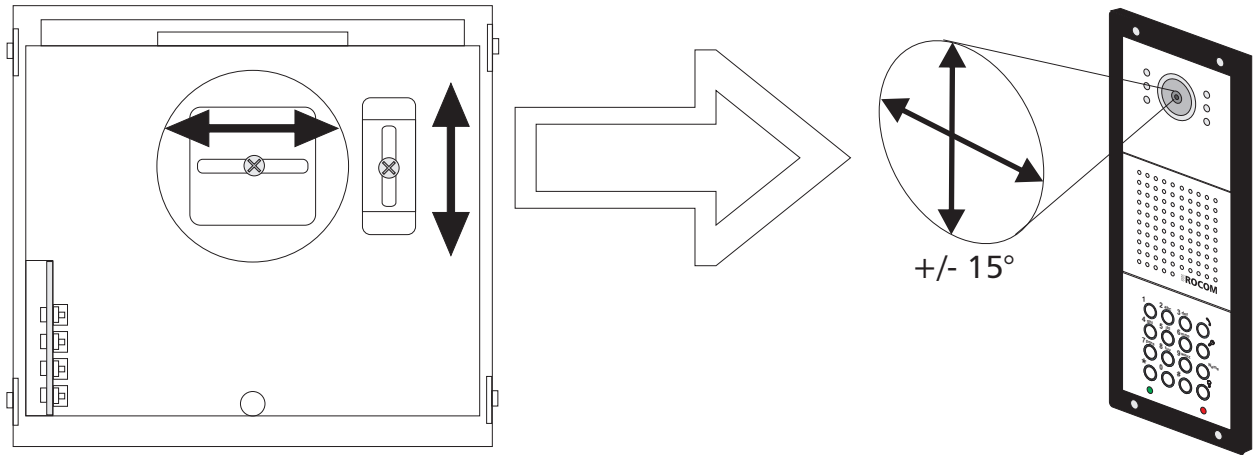

# ROCOM

- D** Doortello Business Kameramodule aus Edelstahl
- GB** Stainless steel camera modules for Doortello Business
- I** Moduli telecamera in acciaio inox per Doortello Business

**D**

**GB**

**I**

DB 30	S/W Kamera für Koaxialkabel	B/W camera for coax cabling	Telecamera b/n per cavo coassiale
DB 31	S/W Kamera für symmetrische Leitung	B/W camera for symmetrical cabling	Telecamera b/n per cavo simmetrico
DB 32	Farbkamera für Koaxialkabel	Colour camera for coax cabling	Telecamera colore per cavo coassiale
DB 33	Farbkamera für IP	Colour camera for IP	Telecamera colore per IP

## NUR/ONLY/SOLO DB 31, DB 32, DB 33

### DB 30, DB 32

V = Videosignal/segnale video  
 M = Masse/ground/massa  
 F = N.C.  
 H = 18 - 24 Vdc

### DB 31

X/Y = Videosignal/segnale video  
 F = Masse/ground/massa  
 H = 18 - 24 Vdc